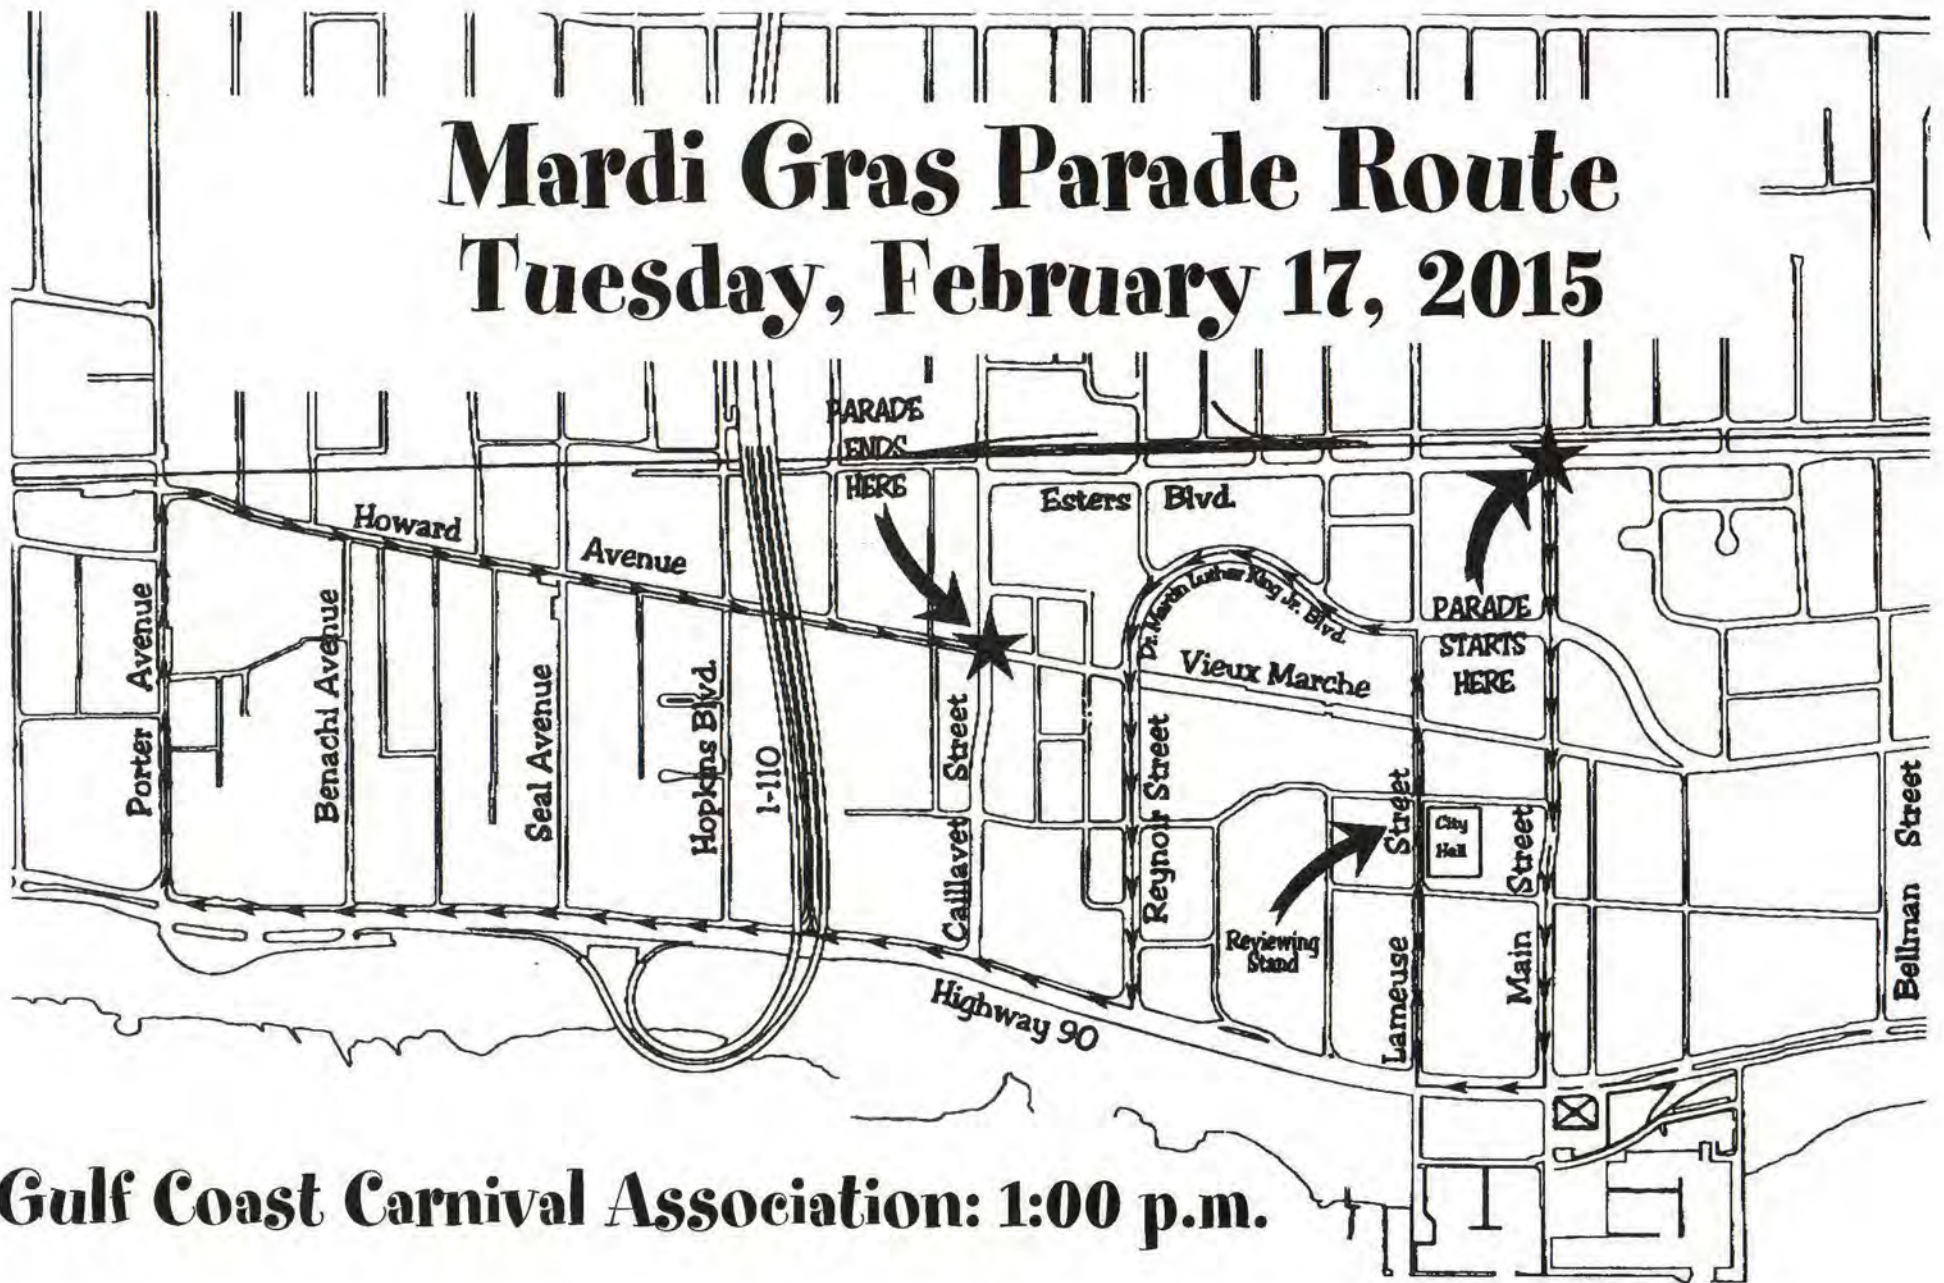

Key Presenter
Leah Michelle O'Neill

King's Royal Voyage
"Lady G"
Owner
James K. "Jimmy" Wetzel

Mardi Gras Parade Route

Tuesday, February 17, 2015

Gulf Coast Carnival Association: 1:00 p.m.

In Appreciation to Sponsors