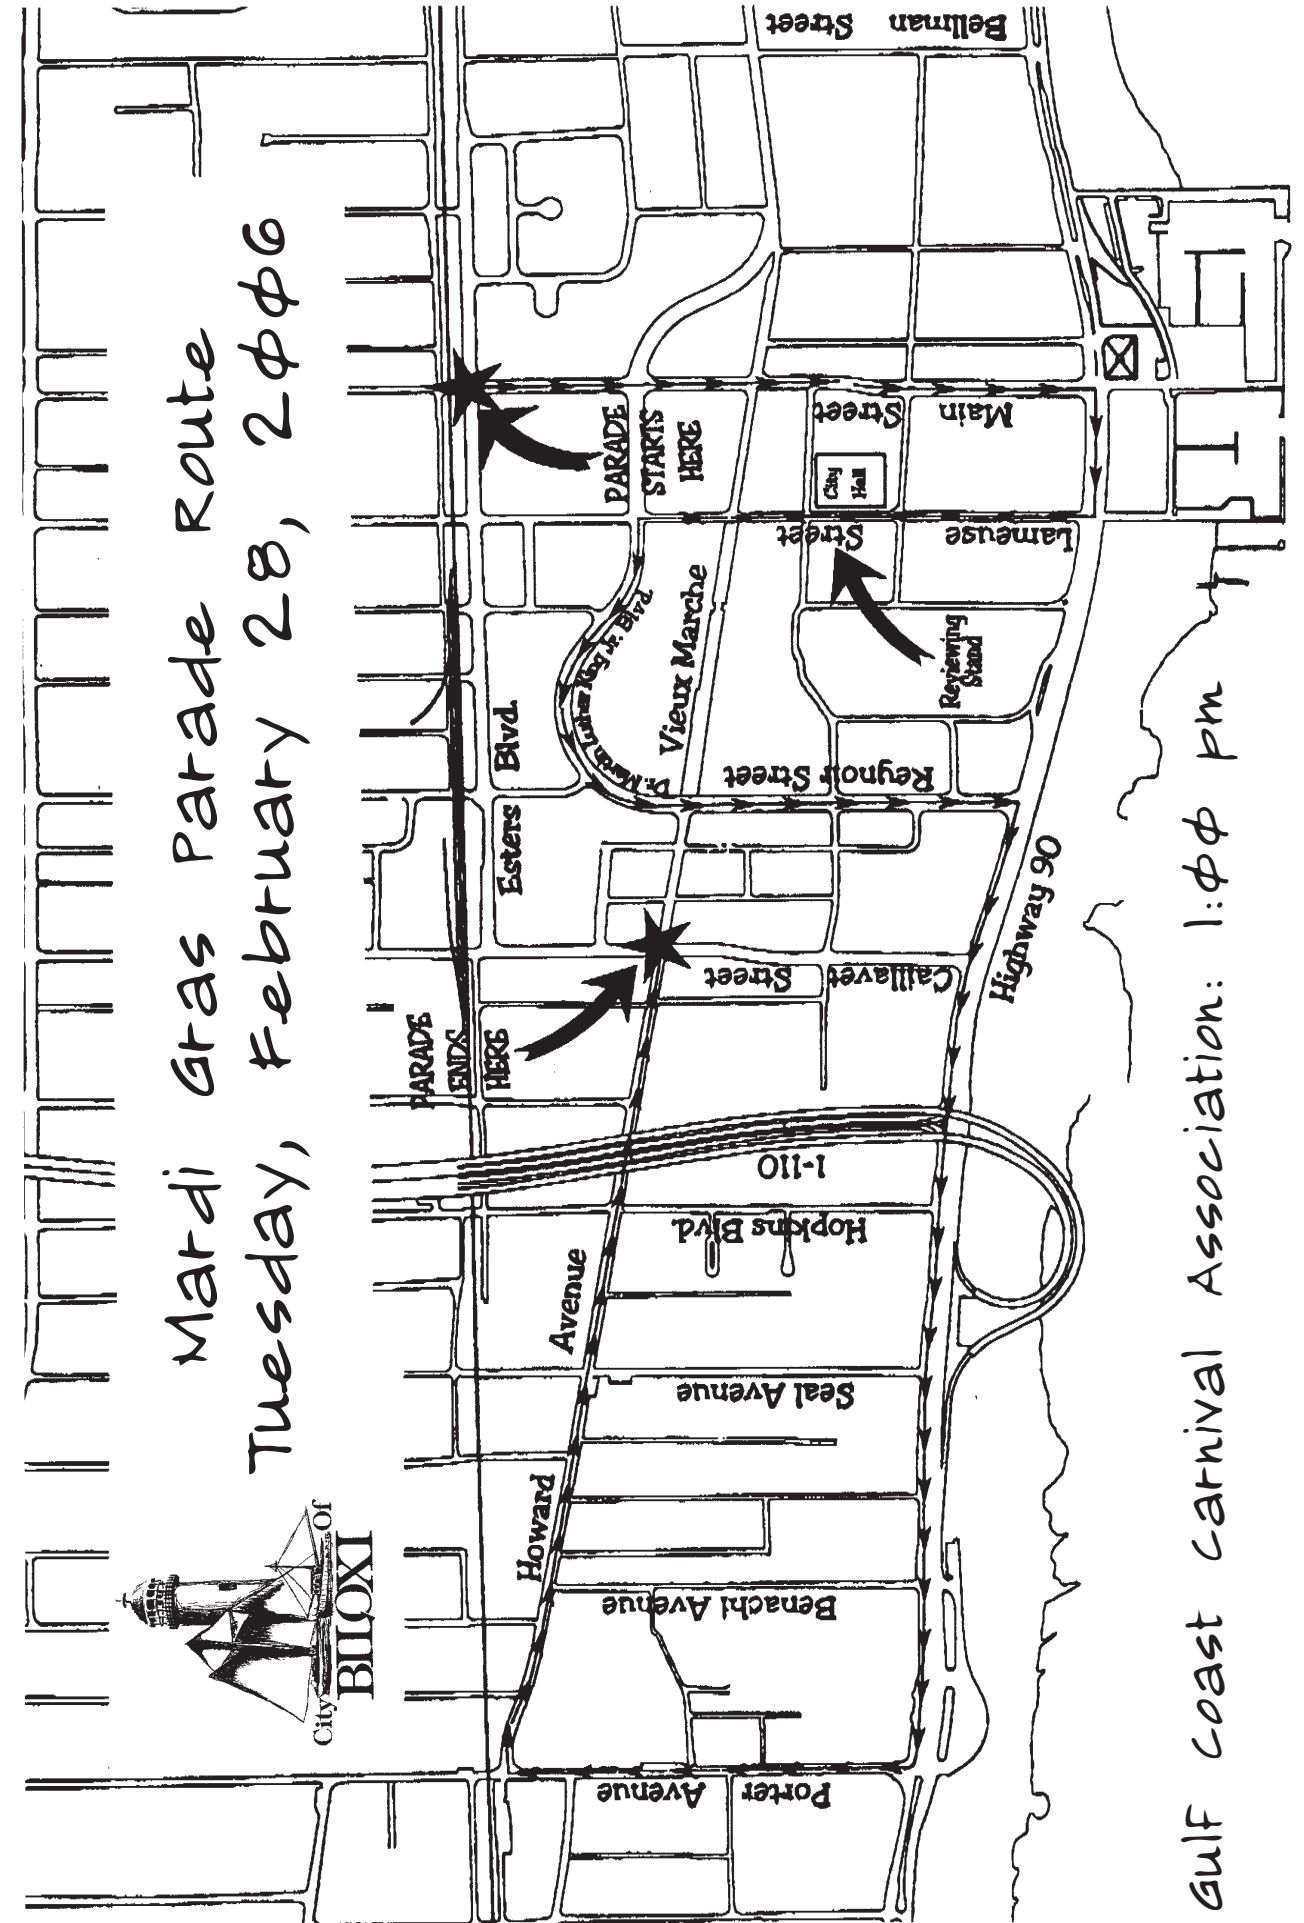

Float Sponsors 2006

2005 Royalty © Canvas Masters

The Peoples Bank © Mr. Chevis Swetman

Hancock Bank © Mr. George Schloegel

Ile of Capri Casino Resort Biloxi © Mr. Bill Kilduff

Rex Distributing Company © Mr. Dan Magruder

The Sun Herald © Mr. Rickey Mathews

Ile of Capri Casinos, Inc. © Ms. Rose Dellenger

Mississippi Gulf Coast Convention and Visitors Bureau © Mr. Stephen B. Richer

Cedar Lake Surgery Center © Strawford H. Dees III M.D., President

Biloxi Regional Medical Center © Mr. Tim Mitchell

Imperial Palace Mississippi © Mr. Jon Lucas

BancorpSouth © Mr. Ray Wesson

W. G. Yates and Sons Construction © Mr. William G. Yates III

Butch Oustalet Autoplex Ford Lincoln/Mercury & Mazda © Mr. A. J. Oustalet & Mr. Larry Clark

City of Biloxi © Mayor A. J. Holloway

Signature Title © Guice and Sons Appraisal

Hopkins, Barvie' and Hopkins © Mr. Alben N. Hopkins