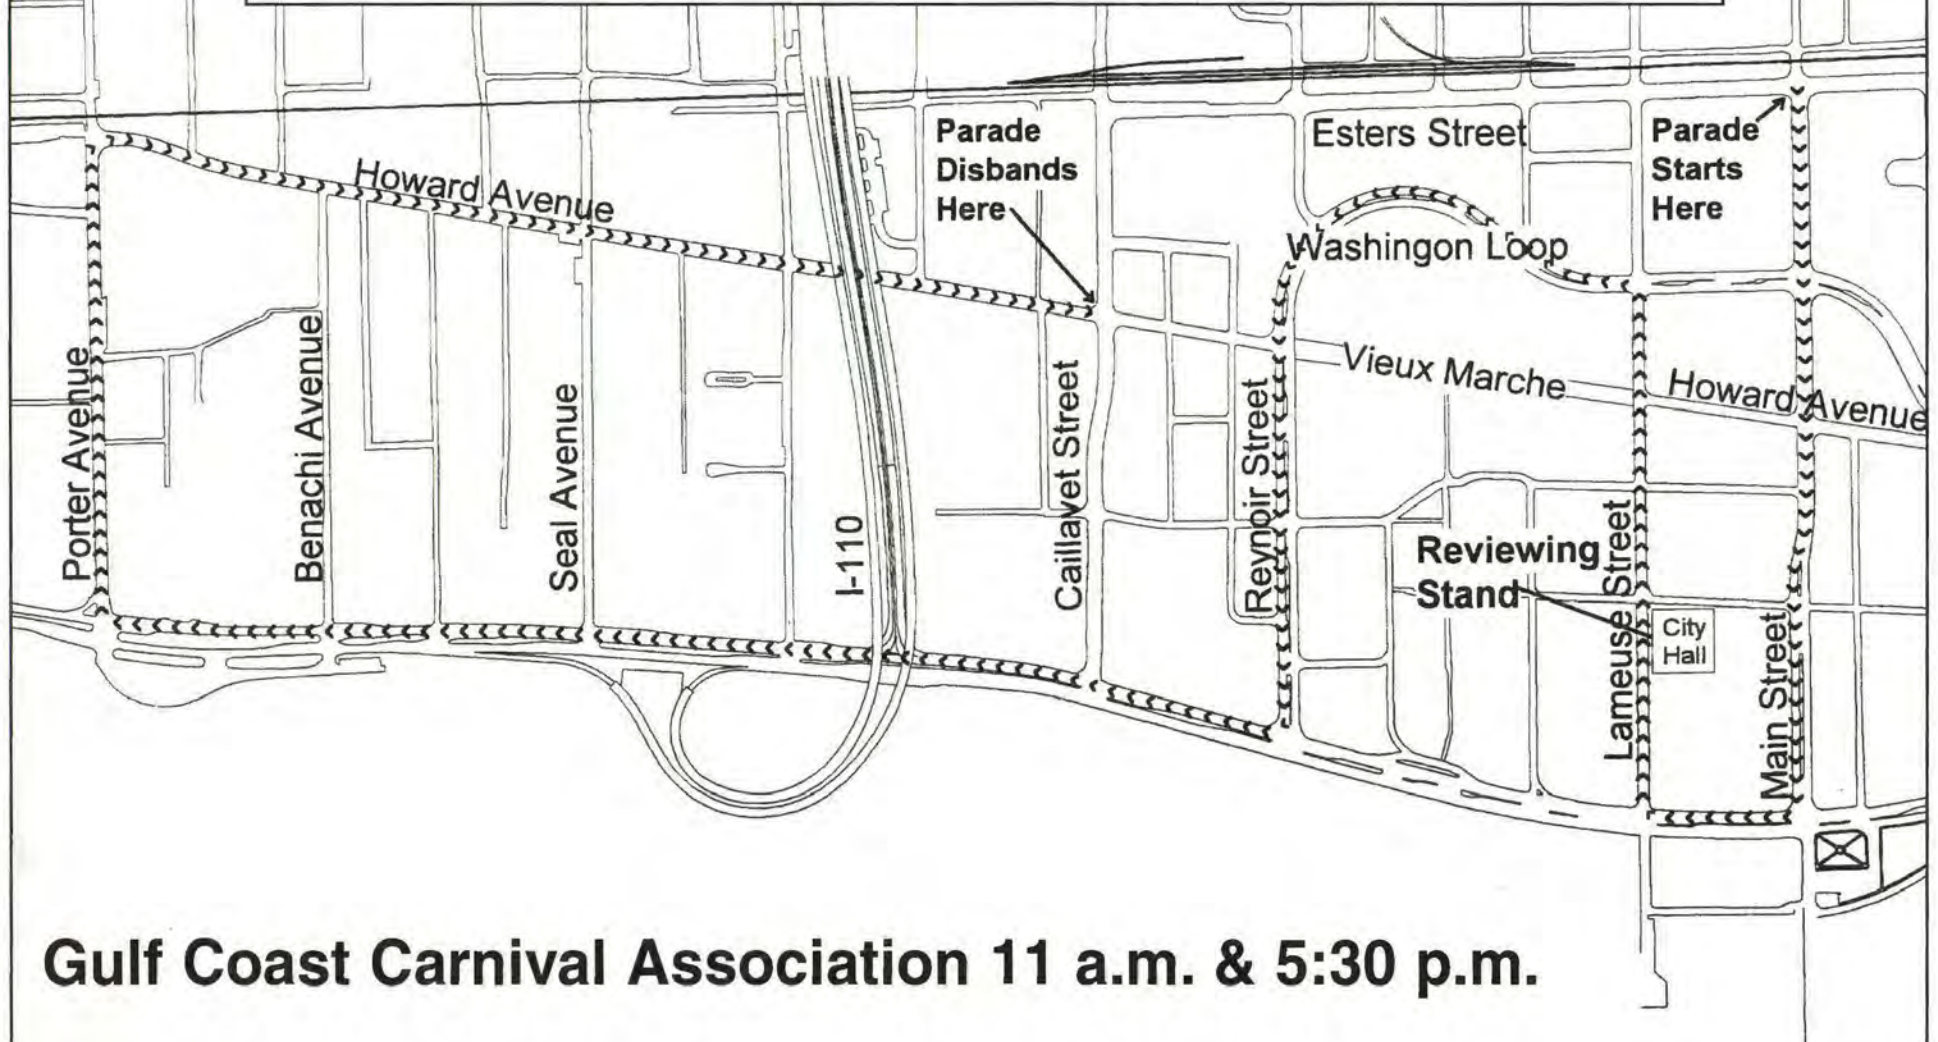

Biloxi Mardi Gras Parade Route Tuesday, February 27, 2001

Gulf Coast Carnival Association 11 a.m. & 5:30 p.m.